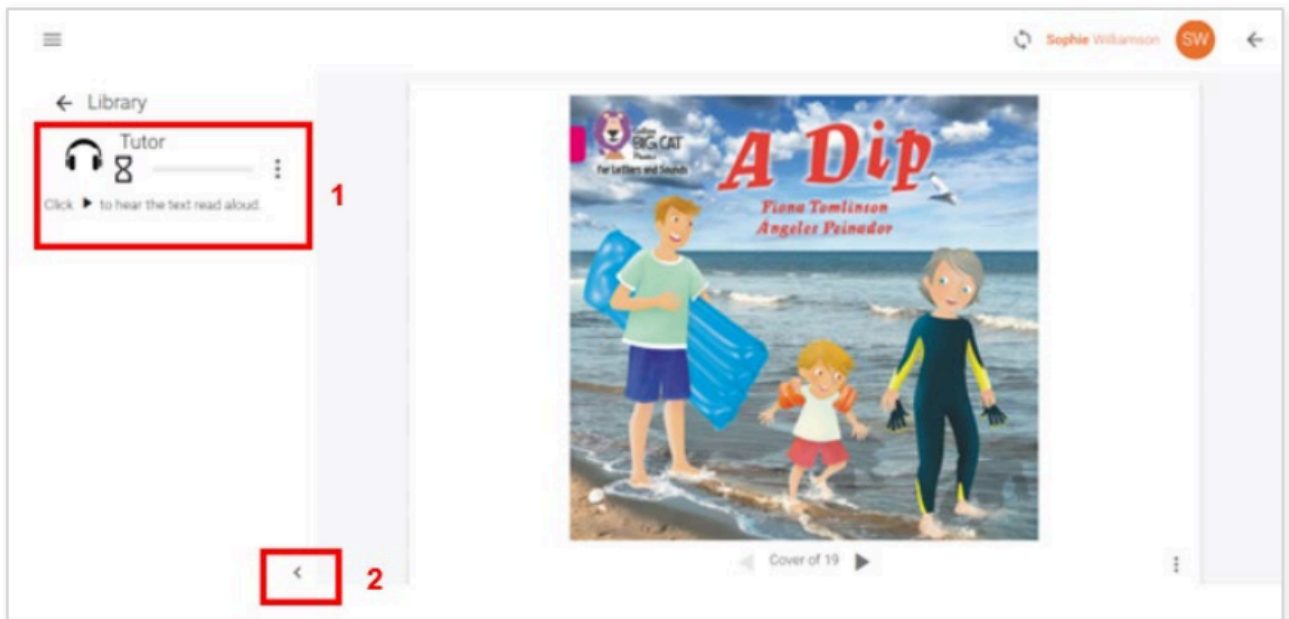

ROCKLIFFE MANOR
PRIMARY SCHOOL

Headteacher: Nancy Cook
Bassant Road, Plumstead, London SE18 2NP
T: 020 8854 4785
E: info@inspirerockliffe.co.uk
www.rockliffemanor.co.uk

Apps

The Collins eBooks app is available for iOS from the App Store and for Android devices on the Google Play Store. The app is free to download, and you can log in using the same details.

When using the app, you can download books to your device, after which you can then access them without needing to be connected to the internet.