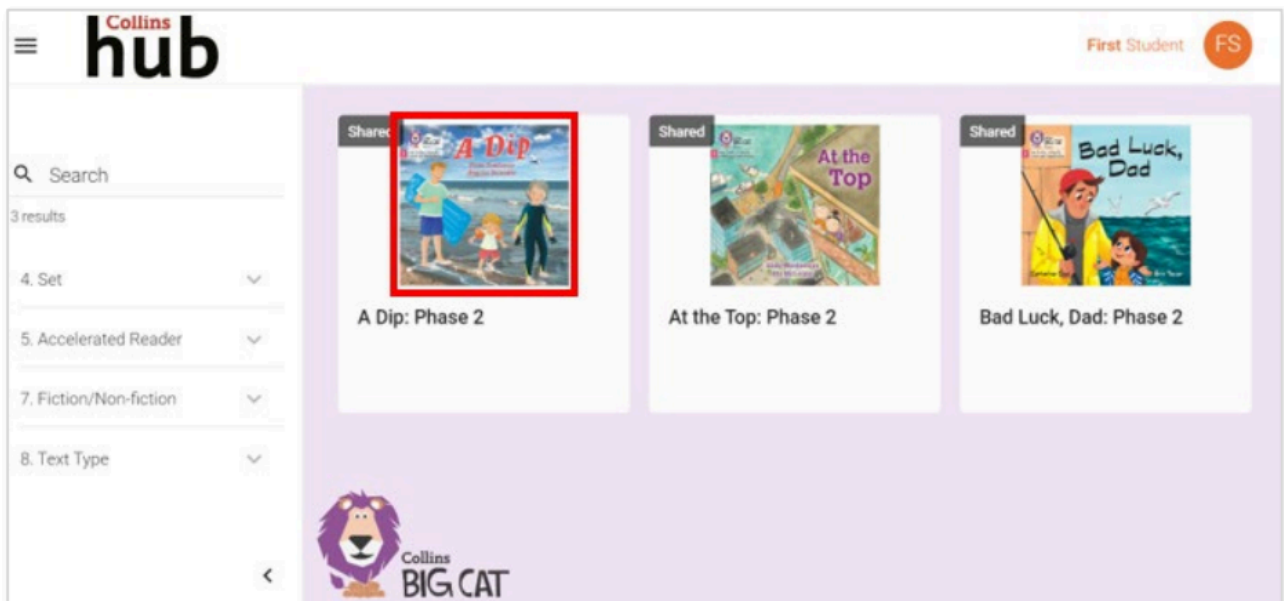

ROCKLIFFE MANOR
PRIMARY SCHOOL

Headteacher: Nancy Cook
Bassant Road, Plumstead, London SE18 2NP
T: 020 8854 4785
E: info@inspirerockcliffe.co.uk
www.rockliffemanor.co.uk

Collins Big Cat ebook libraries Parent Guide

Logging in

To access your child's Big Cat ebooks, go to:
<https://www.collinshub.co.uk/login/> (see right).

From the login page select I am a primary pupil.

Enter the username and password provided by your school to access your library.

If you misplace your password, contact your school.

Library

Once you have logged in you will see the Library screen, which contains the Big Cat eBooks assigned to your child by their teacher. To open a book, click on the cover.

This will display the cover page of the eBook and, on most screens, the left panel will open automatically. This is where you can play the accompanying audio (1), which is available for all Key Stage 1 titles. You can hide this panel by clicking the small arrow (2) at the bottom of the screen.