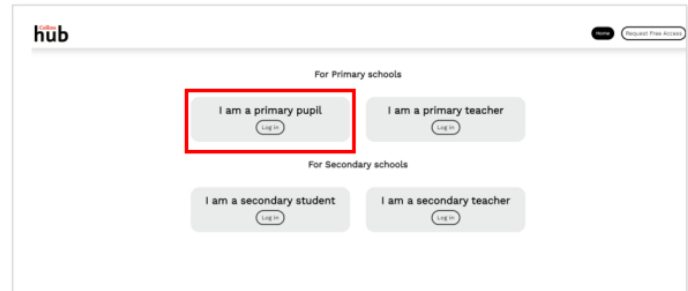

ROCKLIFFE MANOR
PRIMARY SCHOOL

Headteacher: Nancy Cook
Bassant Road, Plumstead, London SE18 2NP
T: 020 8854 4785
E: info@inspirerockcliffe.co.uk
www.rockliffemanor.co.uk

Collins Big Cat ebook libraries Parent Guide

Logging in

To access your child's Big Cat ebooks, go to:
<https://www.collinshub.co.uk/login/> (see right).

From the login page select I am a primary pupil.

Enter the username and password provided by your school to access your library.

If you misplace your password, contact your school.

Library

Once you have logged in you will see the Library screen, which contains the Big Cat eBooks assigned to your child by their teacher. To open a book, click on the cover.

This will display the cover page of the eBook and, on most screens, the left panel will open automatically. This is where you can play the accompanying audio (1), which is available for all Key Stage 1 titles. You can hide this panel by clicking the small arrow (2) at the bottom of the screen.